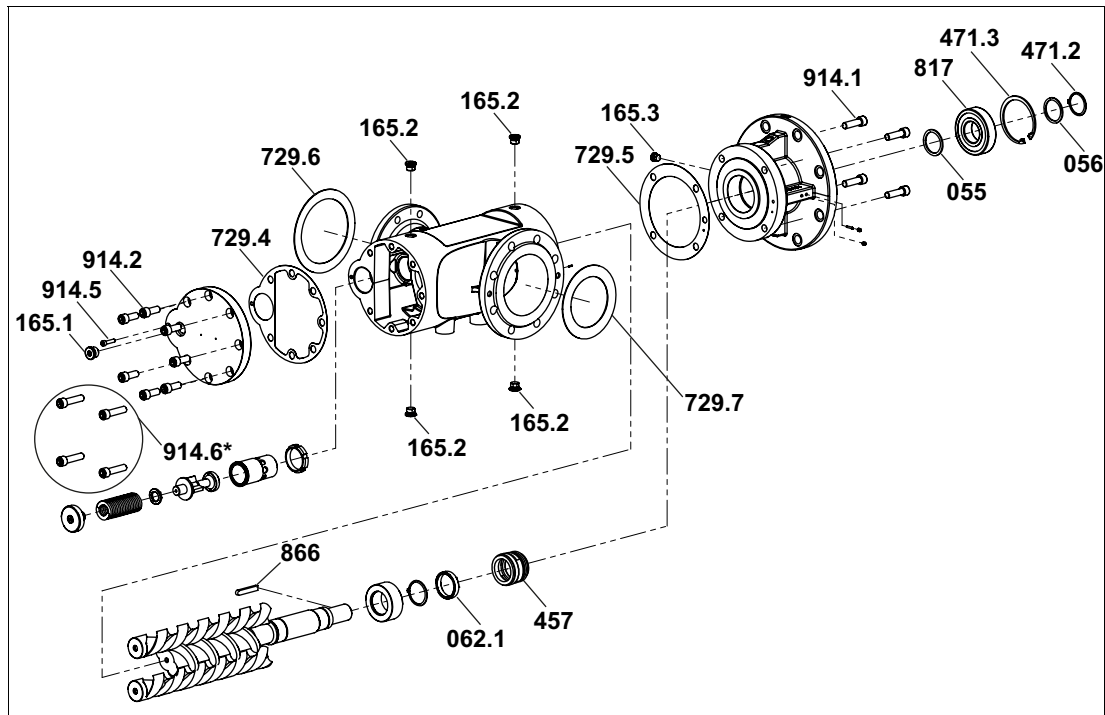

Maintenance kit mechanical seal, hard material

3SBI/3SVI 851 – 1301

Notice: Only the numbered parts are included in the maintenance kit. Before installation read and observe the operating instructions of the pump/station.

Qty.	Pos. no.	Part
1	055	Supporting ring
1	056	Supporting ring
1	062.1	Supporting ring
1	165.1	Screw plug
4	165.2	Screw plug
1	165.3	Screw plug
1	457	Mechanical seal
1	471.2	Circlip
1	471.3	Circlip
1	729.4	Flat gasket
1	729.5	Flat gasket
1	729.6	Flat gasket suction flange
1	729.7	Flat gasket pressure flange
1	817	Ball bearing
1	866	Feather key
4	914.1	Socket screw
7	914.2	Socket screw
1	914.5	Socket screw
4	914.6*	Socket screw
2		Silicone grease 1 g
	*	Only for 3SVI: replaces 4 pieces 914.2